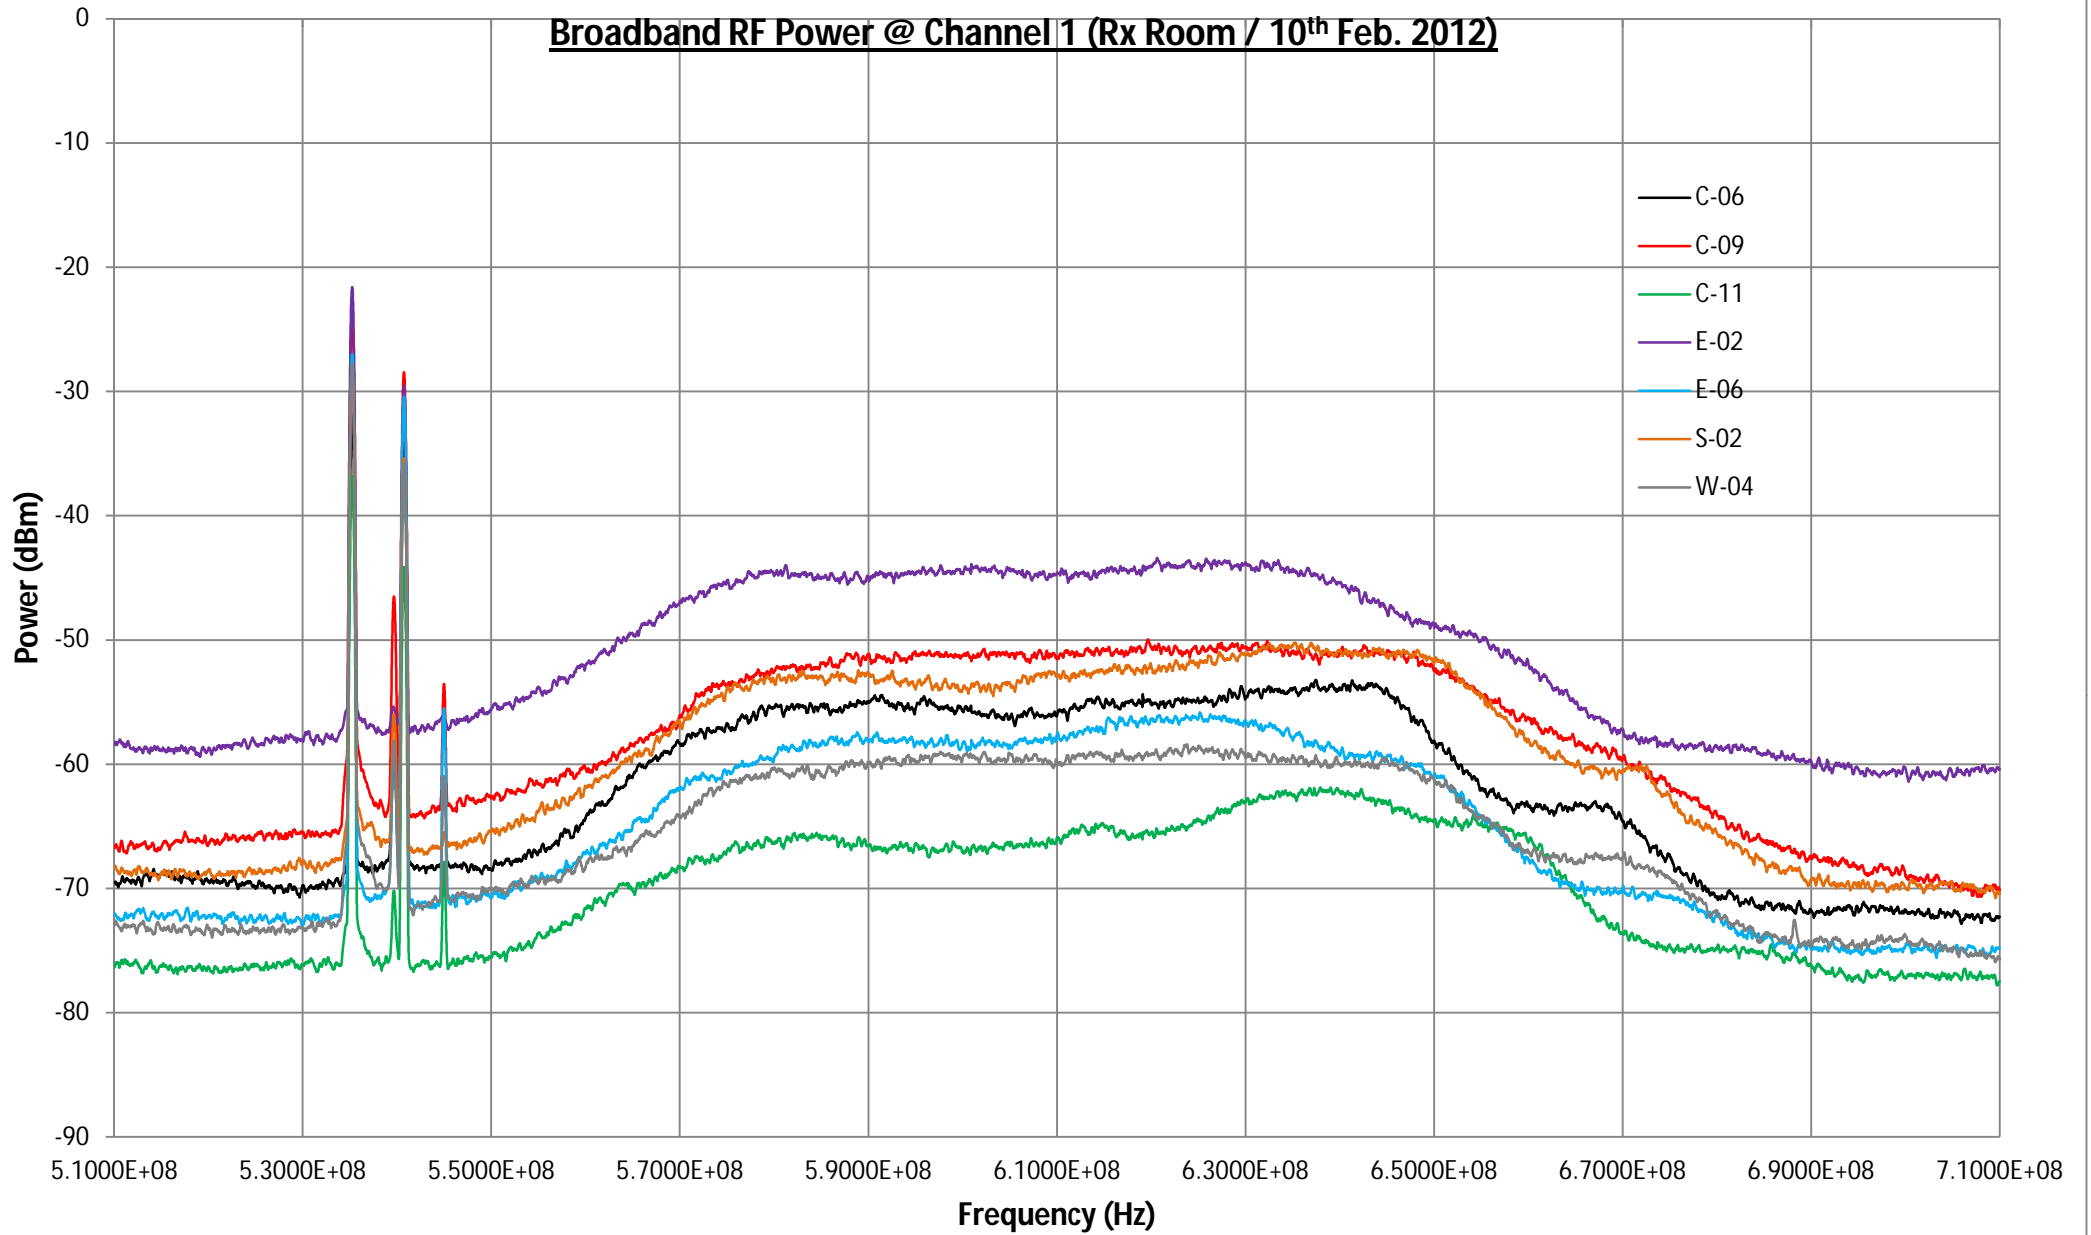

Broadband RF Power @ Channel 1 (Rx Room / 10th Feb. 2012)

Broadband RF Power @ Channel 2 (Rx Room / 10th Feb. 2012)